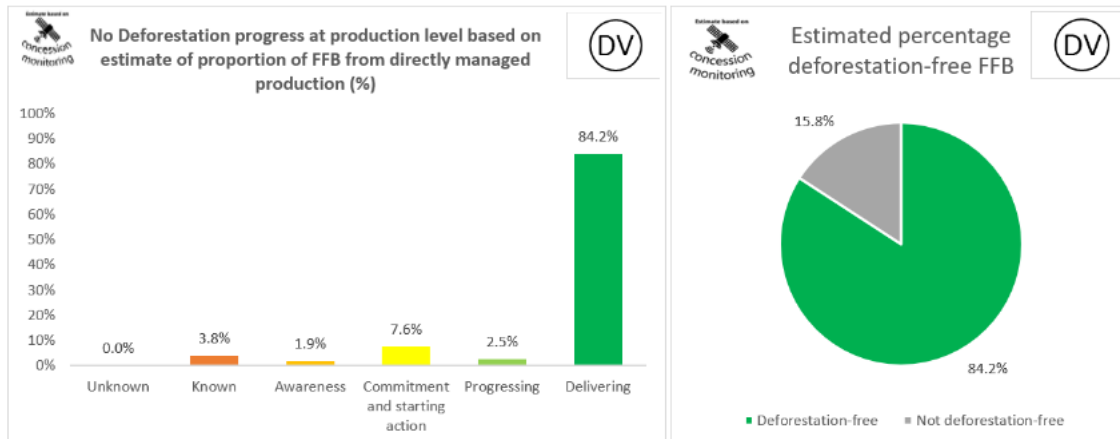

Cargill NDPE IRF profile Calendar Year 2023

The below NDPE IRF profiles are for the Cargill Europe-Middle East-Africa refineries for calendar year 2023. They include:

Name	Country	Latitude	Longitude	Address
Rotterdam	The Netherlands	51.8843432	4.298765	Welplaatweg 34 3197 KS Rotterdam-Botlek RT The Netherlands
Izegem	Belgium	50.9212624	3.2153561	Prins Albertlaan 12, 8870 Izegem, Belgium
Hamburg	Germany	53.4723565	9.9619159	Cargill GmbH, Seehafenstrasse 2, 21079 Hamburg, Germany
Balikesir	Turkey	39.6578	27.554	Organize Sanayi Bölgesi, 2. Cadde No: 17-18, 10050 - Balikesir
Efremov	Russia	53.1531	38.0947	Молодежная улица, 10, Yefremov, Tula Oblast, Russia, 301847

Palm No Deforestation

Palm No Peat

Palm Kernel No Deforestation

Palm Kernel No Peat

Control Union verified the accurateness and completeness of the IRF methodology and processes for the calculation of the IRF profiles for 2023 data based on NDPE IRF Verification Protocol Version Nov 2020 (version 5.8).