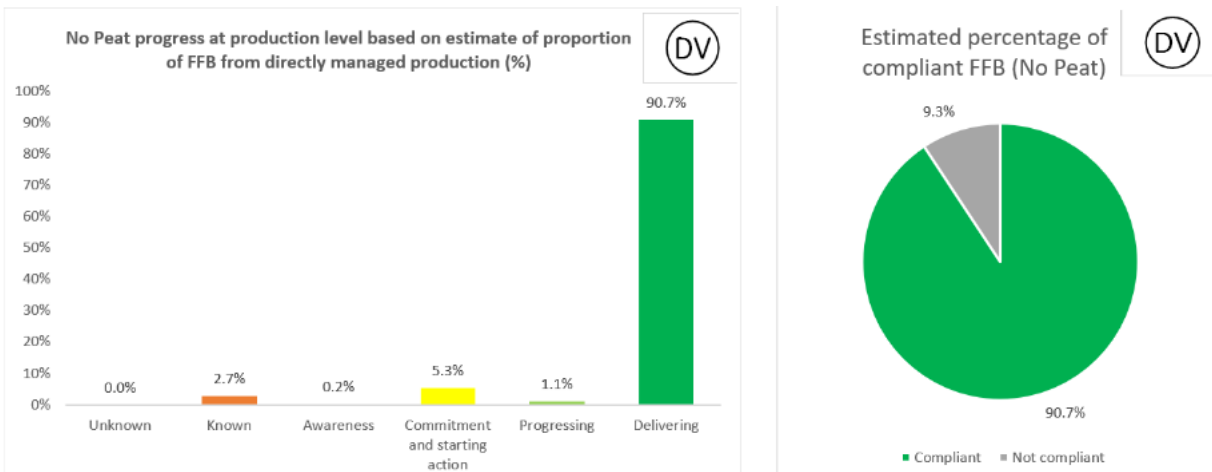

Palm No Deforestation

Palm No Peat

Palm Kernel No Deforestation

Palm Kernel No Peat

Control Union verified the accurateness and completeness of the IRF methodology and processes for the calculation of the IRF profiles for 2023 data based on NDPE IRF Verification Protocol Version Nov 2020 (version 5.8).