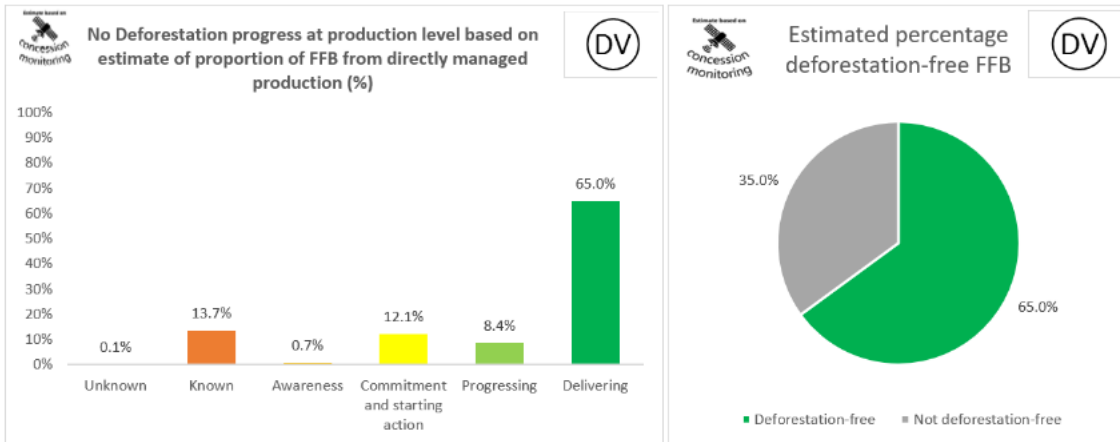

Cargill NDPE IRF profile Calendar Year 2023

The below NDPE IRF profiles are for the Cargill Europe-Middle East-Africa refineries for calendar year 2023. They include:

Name	Country	Latitude	Longitude	Address
Rotterdam	The Netherlands	51.8843432	4.298765	Welplaatweg 34 3197 KS Rotterdam-Botlek RT The Netherlands
Izegem	Belgium	50.9212624	3.2153561	Prins Albertlaan 12, 8870 Izegem, Belgium
Hamburg	Germany	53.4723565	9.9619159	Cargill GmbH, Seehafenstrasse 2, 21079 Hamburg, Germany
Balikesir	Turkey	39.6578	27.554	Organize Sanayi Bölgesi, 2. Cadde No: 17-18, 10050 - Balikesir
Efremov	Russia	53.1531	38.0947	Молодежная улица, 10, Yefremov, Tula Oblast, Russia, 301847

Palm No Deforestation

Palm No Peat

Palm Kernel No Deforestation

Palm Kernel No Peat

Control Union verified the accurateness and completeness of the IRF methodology and processes for the calculation of the IRF profiles for 2023 data based on NDPE IRF Verification Protocol Version Nov 2020 (version 5.8).