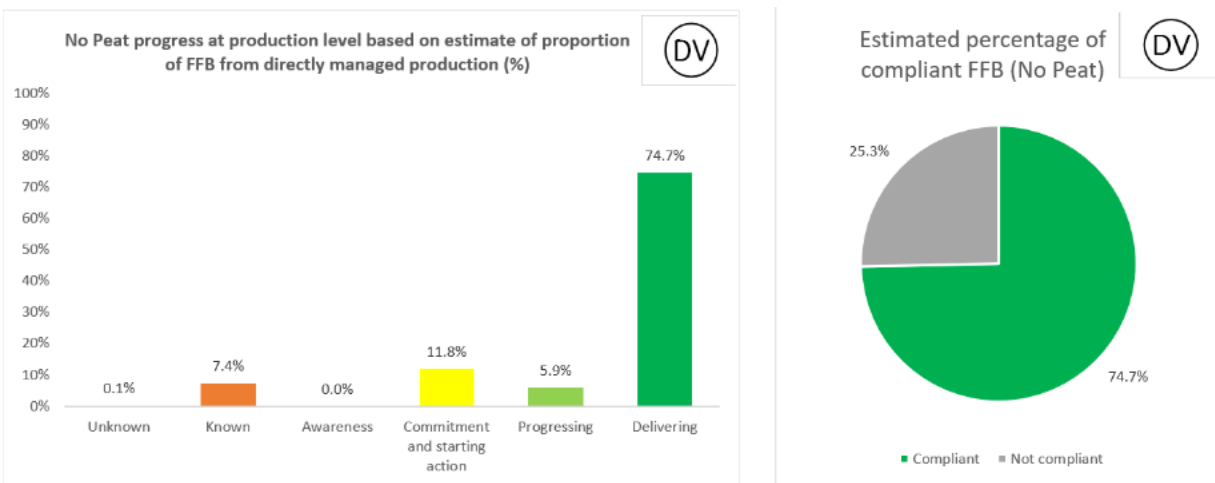

Palm No Deforestation

Palm No Peat

Palm Kernel No Deforestation

Palm Kernel No Peat

Control Union verified the accurateness and completeness of the IRF methodology and processes for the calculation of the IRF profiles for 2023 data based on NDPE IRF Verification Protocol Version Nov 2020 (version 5.8).