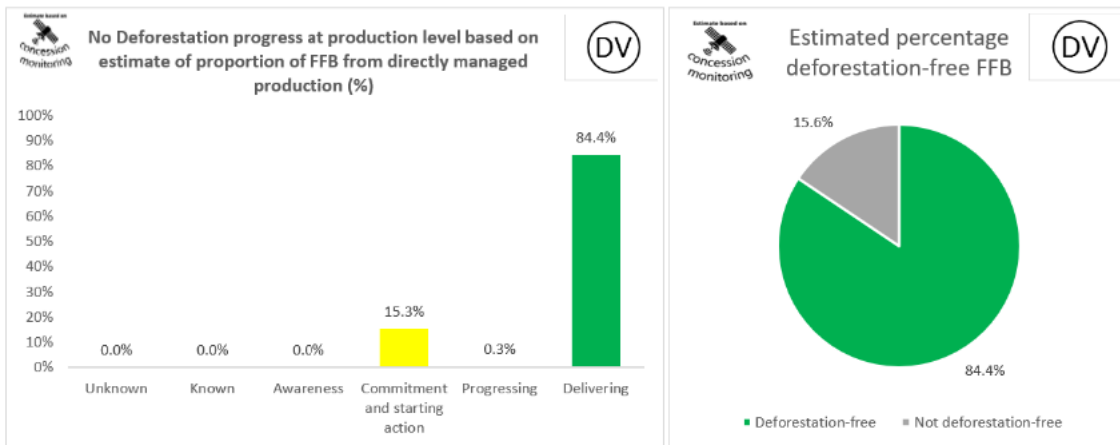

Cargill NDPE IRF profile Calendar Year 2023

The below NDPE IRF profiles are for the Cargill South American refineries for calendar year 2023. They include:

Name	Country	Latitude	Longitude	Address
Itumbiara	Brazil	-18.4135862	-49.2172596	Rod Br 153, Km 1475 Itumbiara - GO 75515-490

Palm No Deforestation

Palm No Peat

Palm Kernel No Deforestation

Palm Kernel No Peat

Control Union verified the accurateness and completeness of the IRF methodology and processes for the calculation of the IRF profiles for 2023 data based on NDPE IRF Verification Protocol Version Nov 2020 (version 5.8).