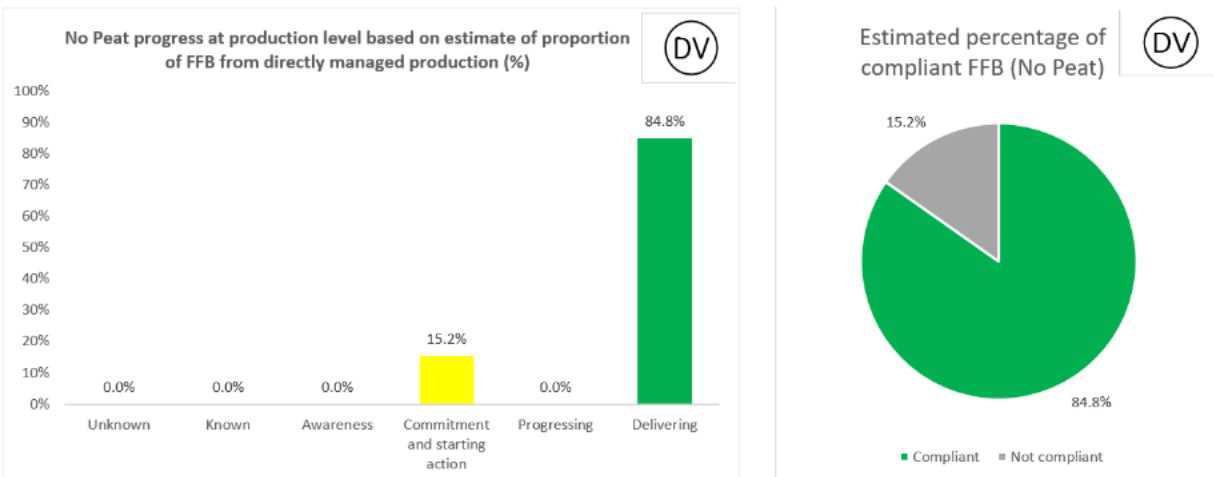

Palm No Deforestation

Palm No Peat

Palm Kernel No Deforestation

Palm Kernel No Peat

Control Union verified the accurateness and completeness of the IRF methodology and processes for the calculation of the IRF profiles for 2023 data based on NDPE IRF Verification Protocol Version Nov 2020 (version 5.8).