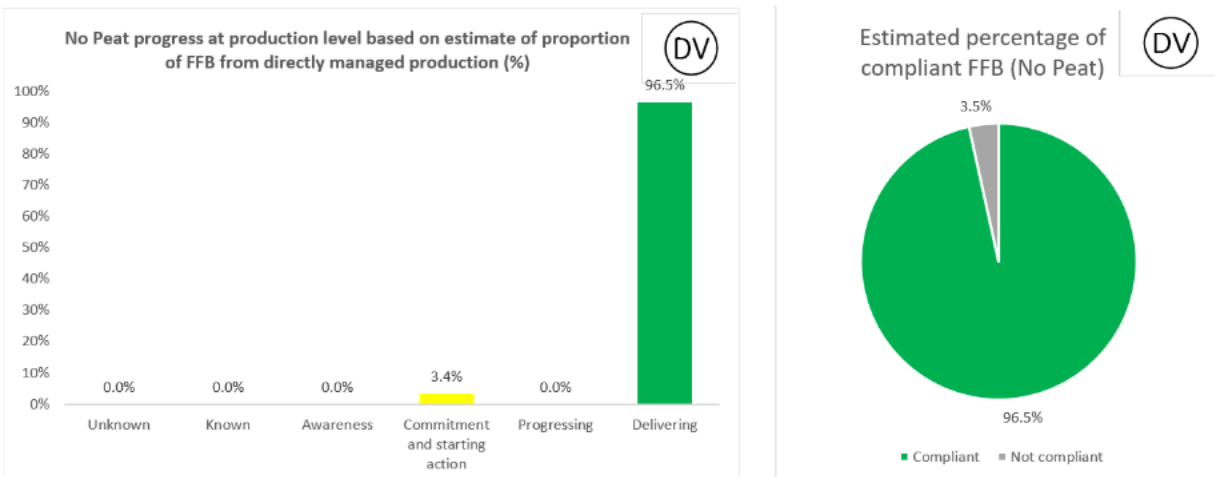

Palm No Deforestation

Palm No Peat

Palm Kernel No Deforestation

Palm Kernel No Peat

Control Union verified the accurateness and completeness of the IRF methodology and processes for the calculation of the IRF profiles for 2023 data based on NDPE IRF Verification Protocol Version Nov 2020 (version 5.8).