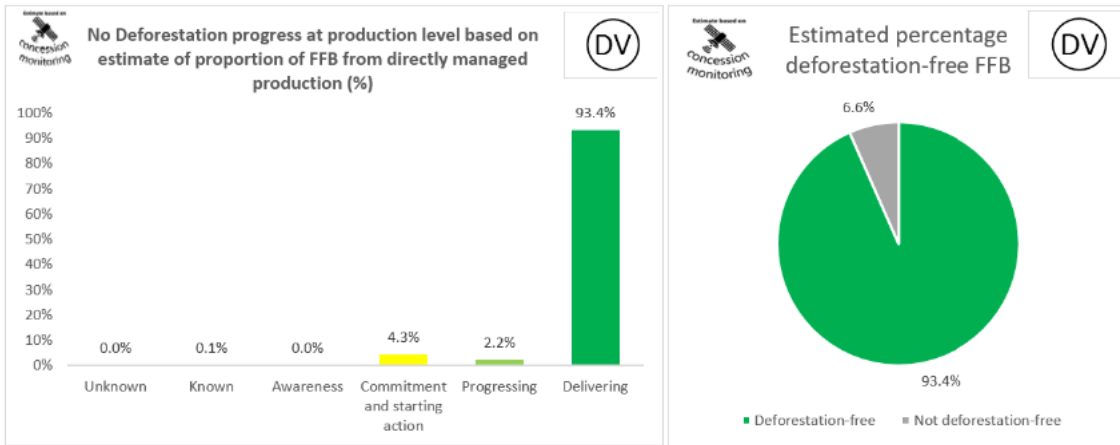

Cargill NDPE IRF profile Calendar Year 2023

The below NDPE IRF profiles are for the Cargill South American refineries for calendar year 2023. They include:

Name	Country	Latitude	Longitude	Address
Itumbiara	Brazil	-18.4135862	-49.2172596	Rod Br 153, Km 1475 Itumbiara - GO 75515-490

Palm No Deforestation

Palm No Peat

Palm Kernel No Deforestation

Palm Kernel No Peat

Control Union verified the accurateness and completeness of the IRF methodology and processes for the calculation of the IRF profiles for 2023 data based on NDPE IRF Verification Protocol Version Nov 2020 (version 5.8).